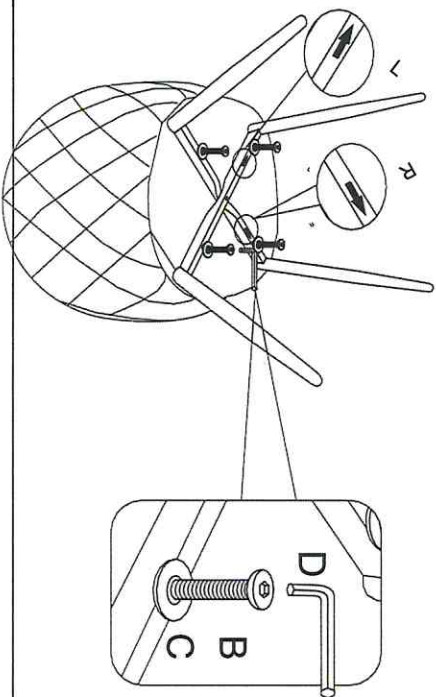

## LIST OF ACCESSORIES/ACCESSORI

A	 Moksoptom 1pc	C	 6x16x1.5mm 5pcs						
B	 Moksoptom 4pcs	D	 1pc						

## ASSEMBLING STEPS/MONTAGGIO

1

2

3

R = Right, Destra

L = Left, Sinistra

4